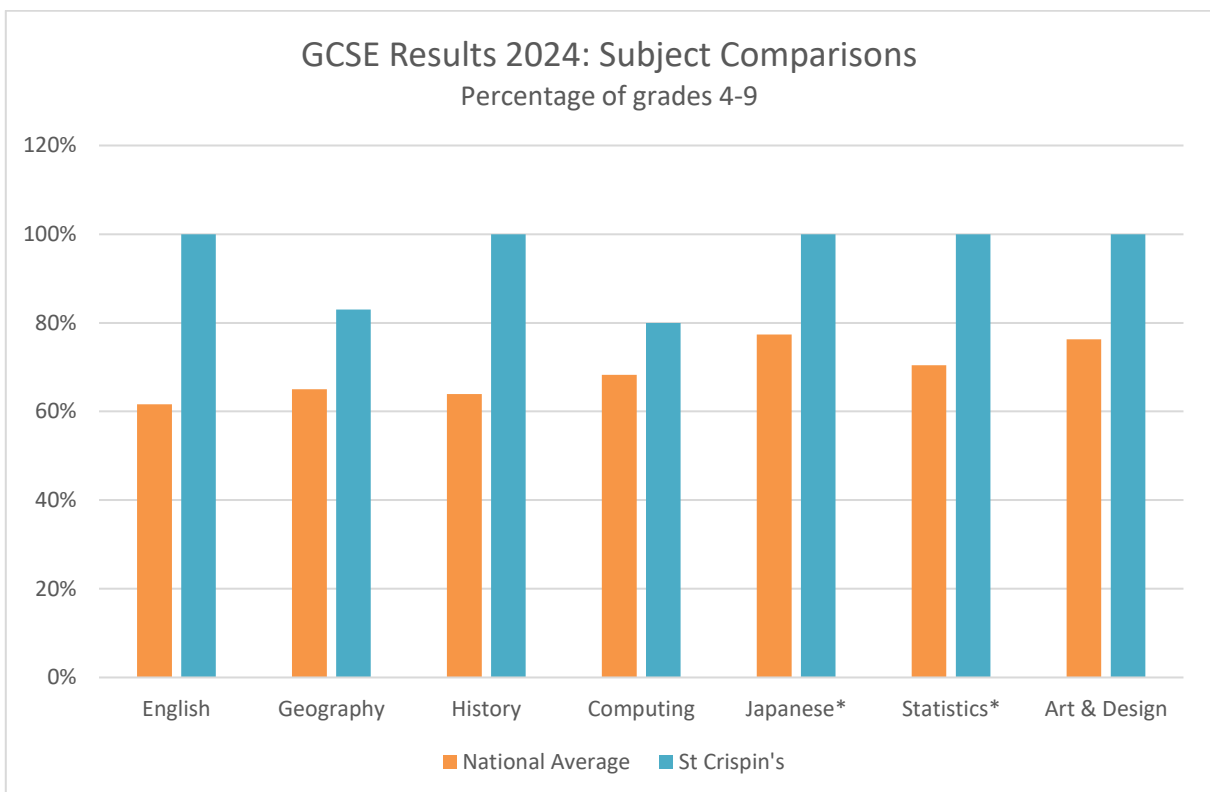

Our EBacc average points score this year was an impressive 5.048, a significant achievement when compared to last year's national average of 4.05. This outstanding result reflects the hard work and dedication of our students and staff. We extend our best wishes to the class of 2024 as they embark on the next exciting chapter of their lives. Congratulations on all your achievements!